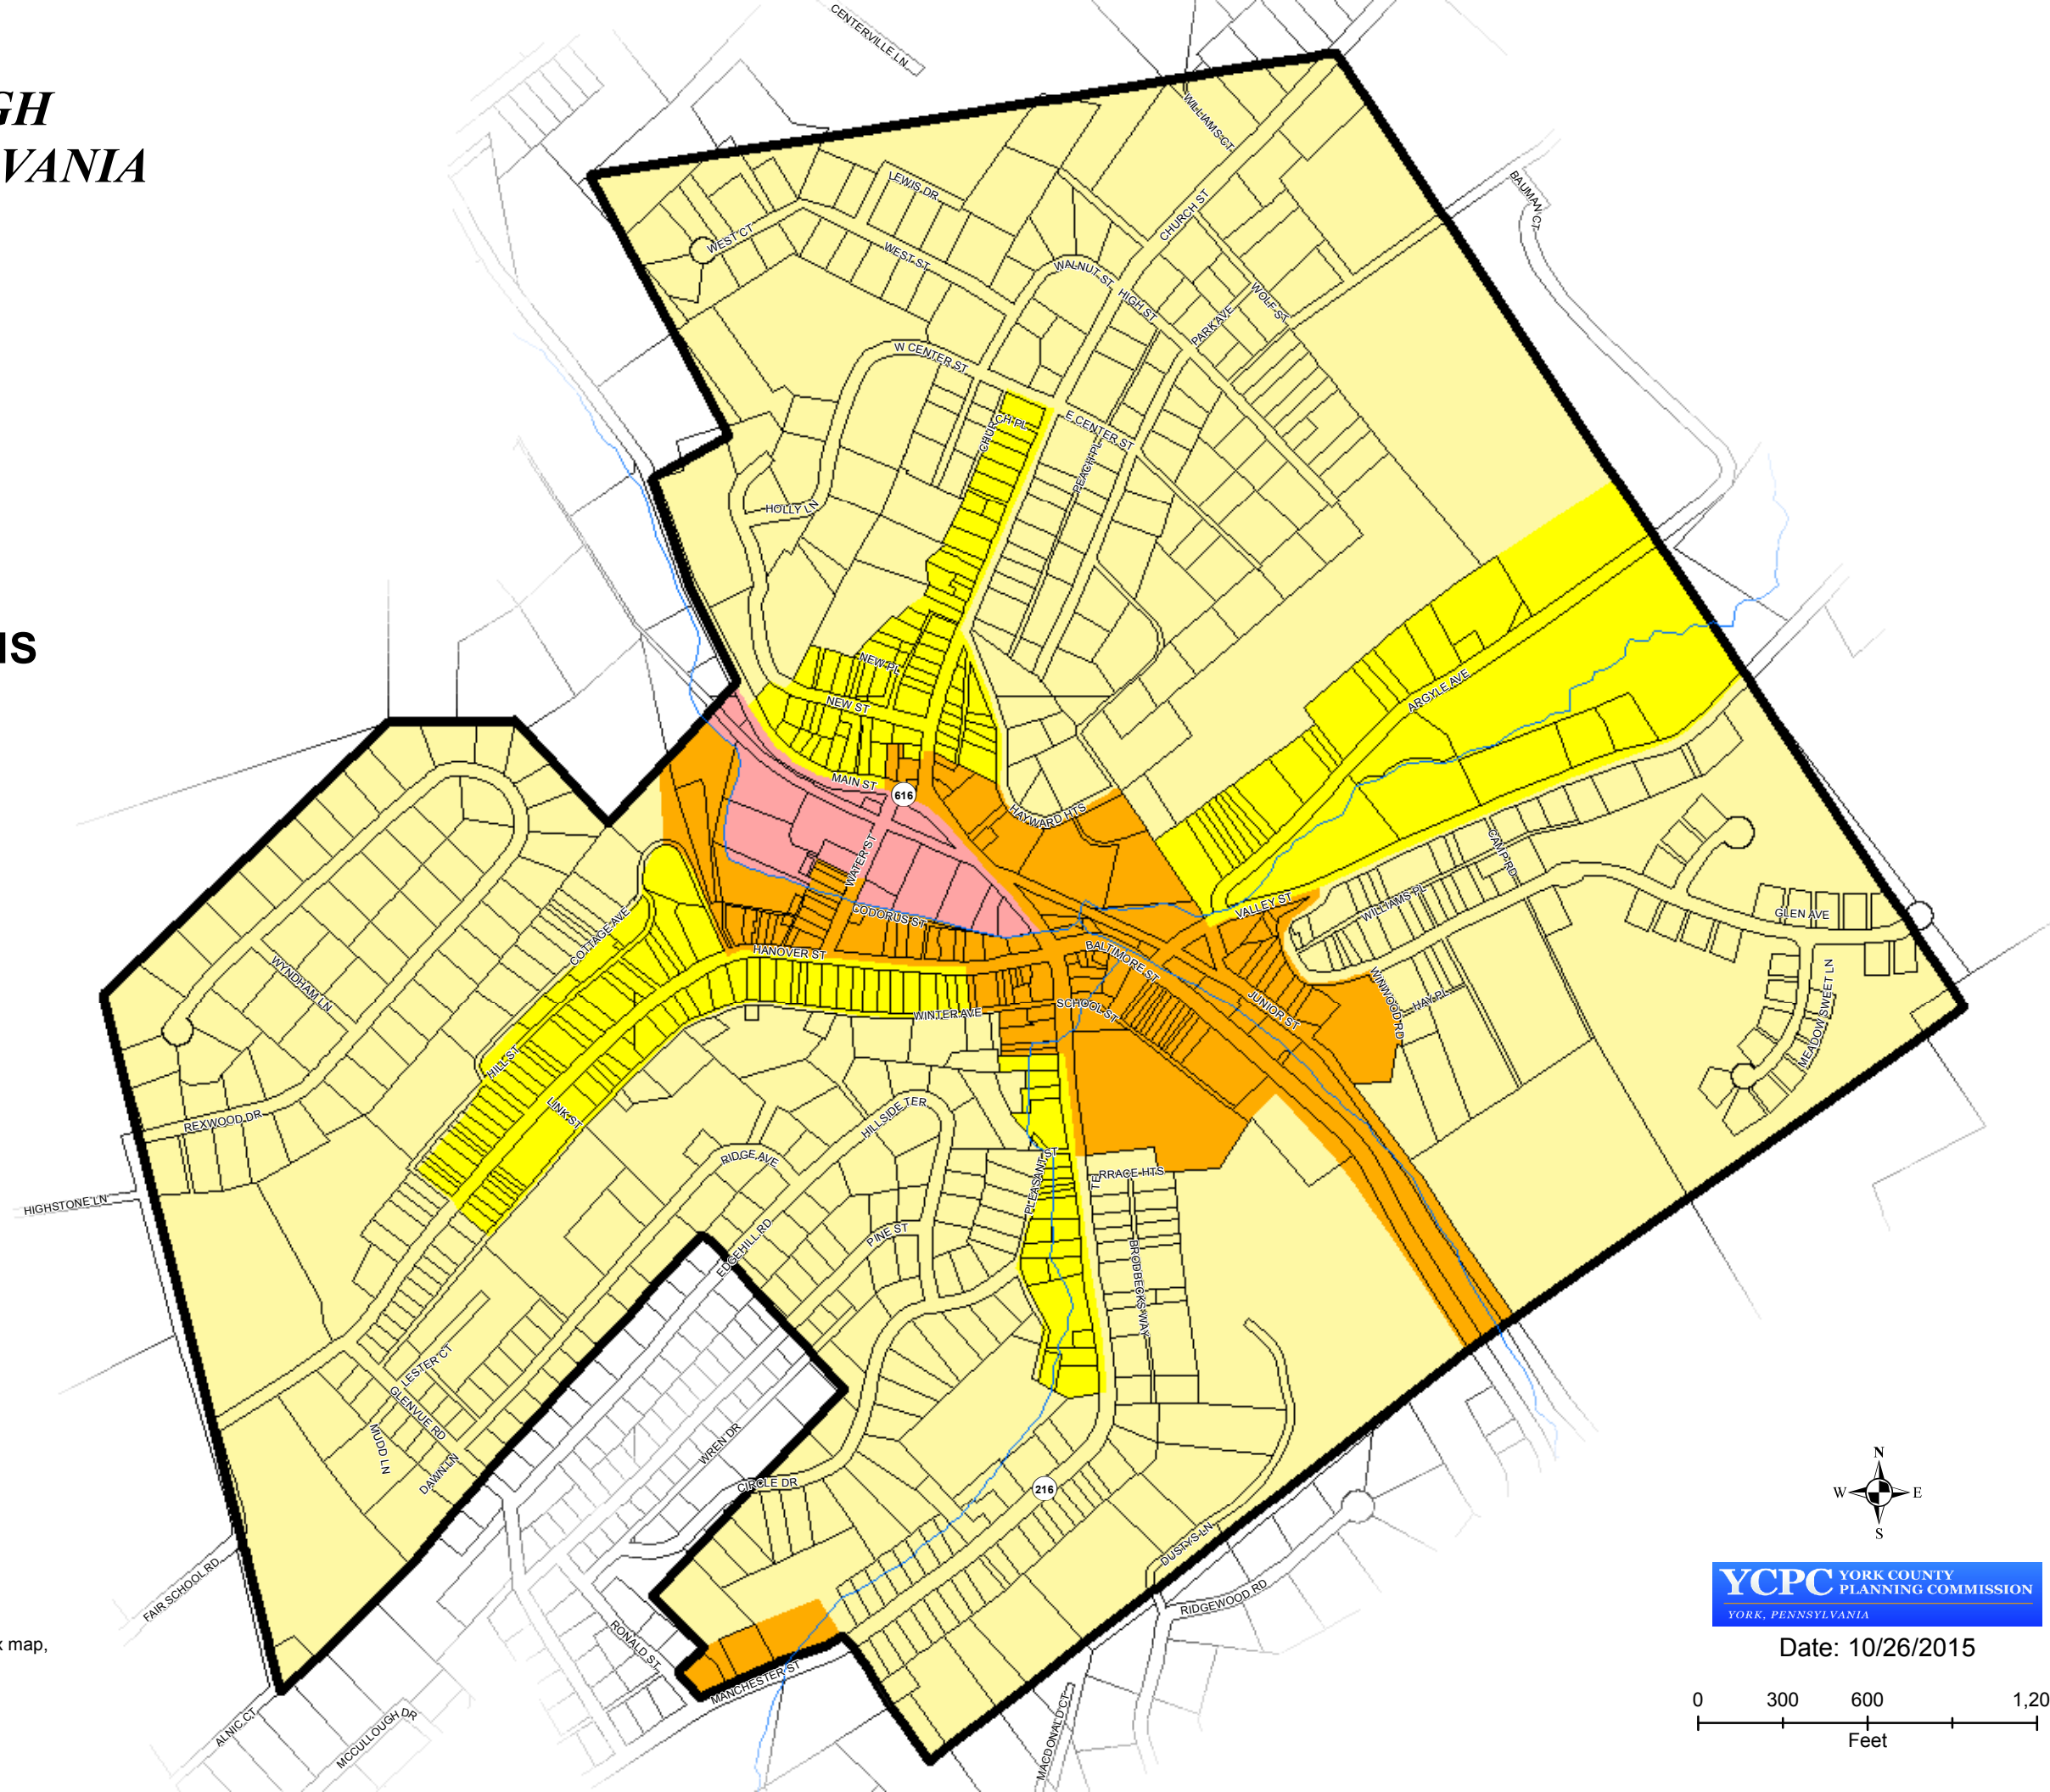

GLEN ROCK BOROUGH YORK COUNTY, PENNSYLVANIA

ZONING MAP

ZONING CLASSIFICATIONS

- Commercial/Industrial
- Residential Suburban
- Residential Urban
- Village Center

Disclaimer:
The York County Planning Commission provides this Geographic Information System map and/or data (collectively the "Data") as a public information service. The Data is not a legally recorded plan, survey, official tax map, or engineering schematic and should be used for only general information. Reasonable effort has been made to ensure that the Data is correct; however the Commission does not guarantee its accuracy, completeness, or timeliness. The Commission shall not be liable for any damages that may arise from the use of the Data."

YCPC YORK COUNTY
PLANNING COMMISSION
YORK, PENNSYLVANIA

Date: 10/26/2015